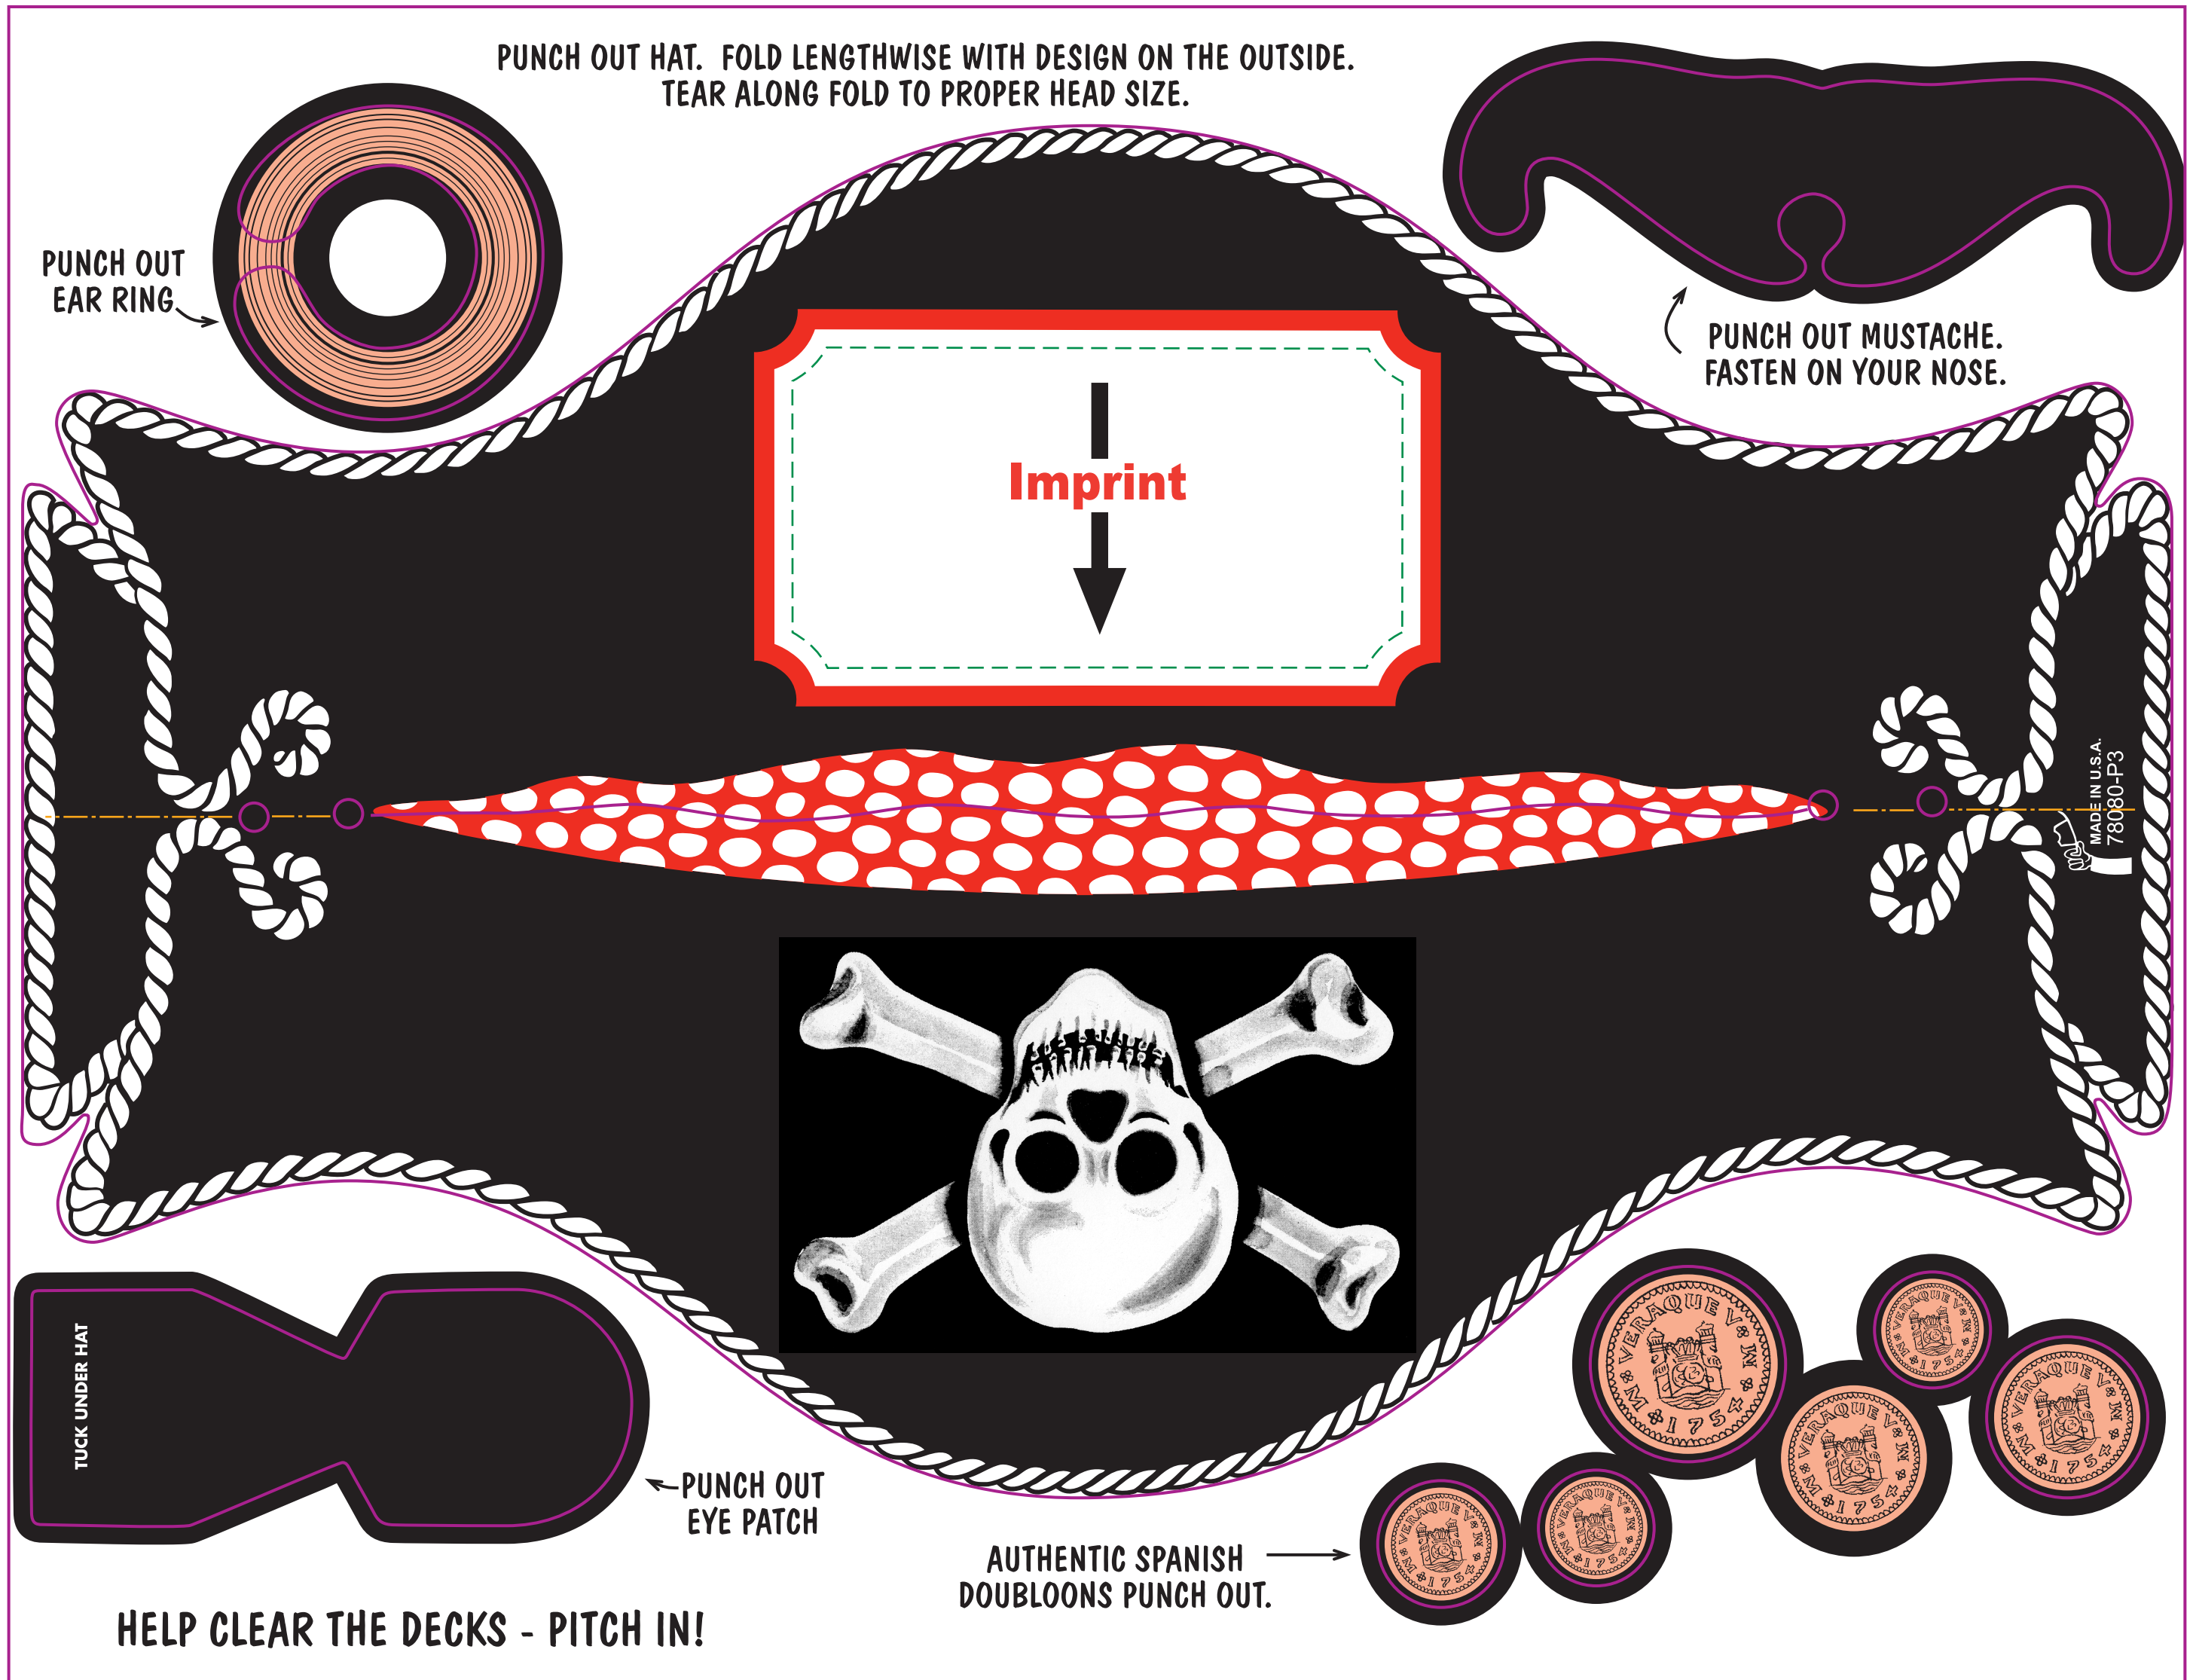

Actual size
Width: 15 in.
Height: 11.625 in.

See page 2 for
Layout of Backside.

- Die Line
(represents actual
cut product)
- - - Live Area
(3/16" inset from
Die Line)
- - - Fold Lines

P3 Buccaneer Outfit

Please keep all text and graphics inside the Live Area unless the graphic element is intended to bleed. Borders, if included, should bleed outward from the Live Area. Please model spot colors using the Pantone solid coated Matching System. Please submit all Fonts and Links for output with your Final Composite.

BACK

Actual size
Width: 15 in.
Height: 11.625 in.

P3 Buccaneer Outfit

-  **Die Line**
(represents actual cut product)
-  **Live Area**
(3/16" inset from Die Line)
-  **Fold Lines**